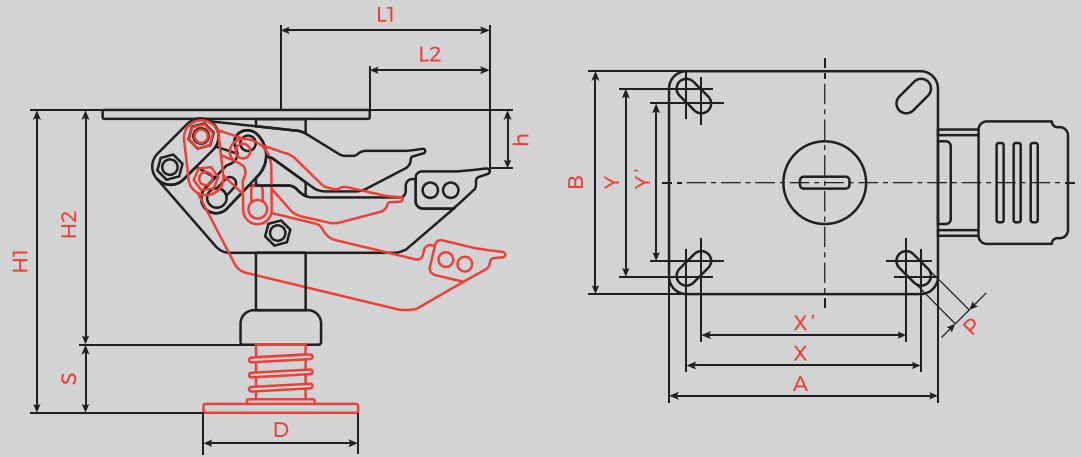

STAR LOCK[®]

CATALOGUE

***“THE HIGH QUALITY &
SECURED FLOOR LOCK”***

900 - 2

900 - 3

900 - 4

STANDARD DIMENSION

Model No.	Base Size D (mm)	Load Capacity (kgs)	Extended Height H1 (mm)	Retracted Height H2 (mm)	Stroke S (mm)	Top Plate Size A x B (mm)	Mounting Pitch Hole X x Y (mm)	Bolt Hole P (mm)	Offset L1 (mm)	Pedal Length L2 (mm)	Pedal Height (mm)
900 - 2	80	200	155	125	30	120 x 120	85/100 x 85/100	10	115	80	45
900 - 3	80	250	180	140	40	120 x 120	85/100 x 85/100	10	115	80	45
900 - 4	80	300	205	165	40	120 x 120	85/100 x 85/100	10	115	80	45